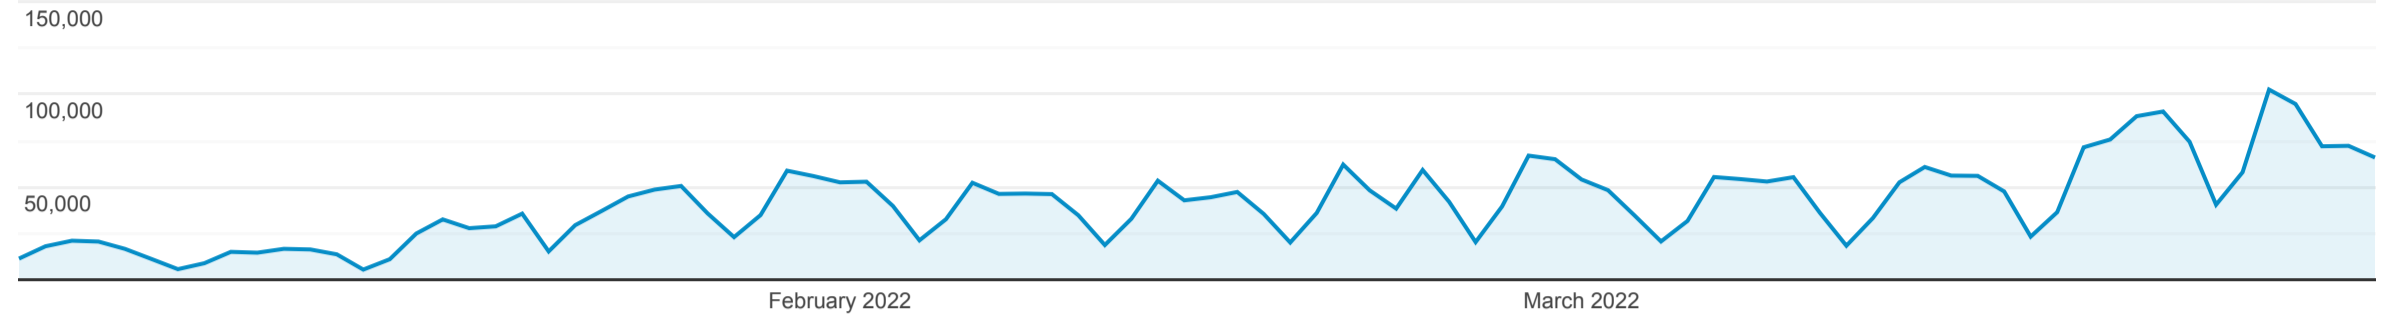

Overview

Jan 1, 2022 - Mar 31, 2022

All Users
100.00% Pageviews

Overview

Pageviews

Pageviews
3,701,324

Unique Pageviews
1,887,215

Avg. Time on Page
00:01:27